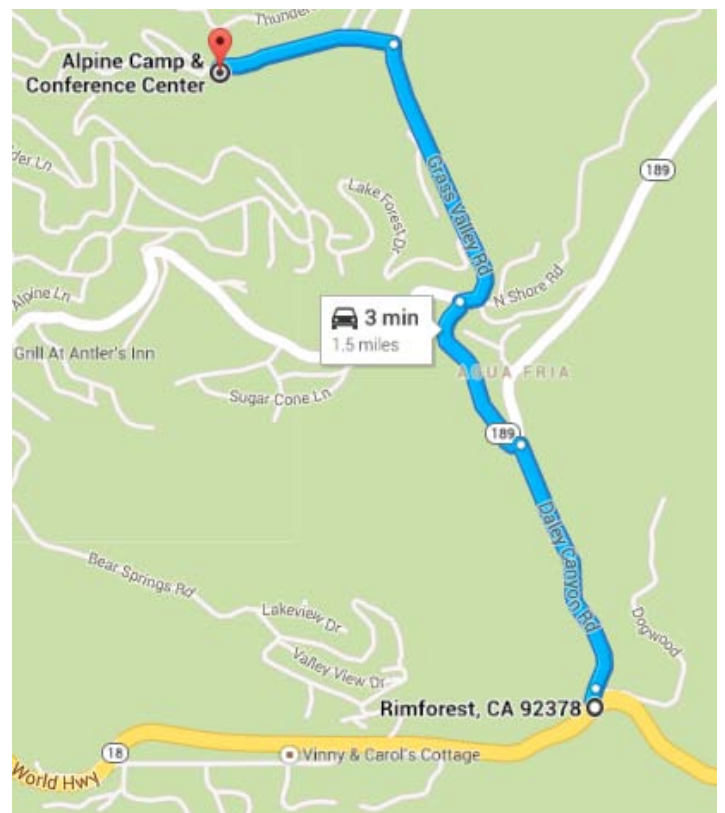

Alpine's Address:

415 Clubhouse Drive Blue Jay, CA 92317

Directions from the I-210 Fwy

1. Exit at Waterman Ave/Hwy 18
2. Turn toward the mountain to go North on Waterman Ave/Hwy 18
3. Drive for 16.9 miles
4. Turn left onto Daley Canyon Road, at the "Blue Jay" turnoff sign
5. Turn left onto Hwy 189, which is the first stop sign
6. Drive 0.3 miles
7. Turn right onto Grass Valley Road, across from the Shell Station
8. After 100ft, slight left to stay on Grass Valley Road
9. Drive 0.5 miles
10. Turn left onto Club House Drive
11. Drive 0.3 miles
12. Alpine will be on your left, at 415 Clubhouse Drive
Parking is available on both sides of the street.

Have a safe trip! See you soon...