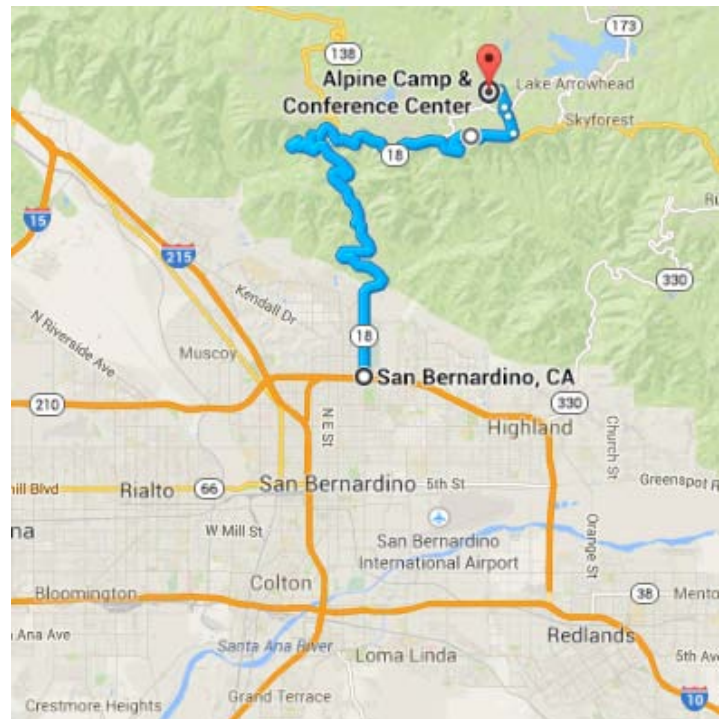

Alpine's Address:

415 Clubhouse Drive Blue Jay, CA 92317

Directions from the I-210 Fwy

1. Exit at Waterman Ave/Hwy 18
2. Turn toward the mountain to go North on Waterman Ave/Hwy 18
3. Drive for 16.9 miles
4. Turn left onto Daley Canyon Road, at the "Blue Jay" turnoff sign
5. Turn left onto Hwy 189, which is the first stop sign
6. Drive 0.3 miles
7. Turn right onto Grass Valley Road, across from the Shell Station
8. After 100ft, slight left to stay on Grass Valley Road
9. Drive 0.5 miles
10. Turn left onto Club House Drive
11. Drive 0.3 miles
12. Alpine will be on your left, at 415 Clubhouse Drive
Parking is available on both sides of the street.

Have a safe trip! See you soon...